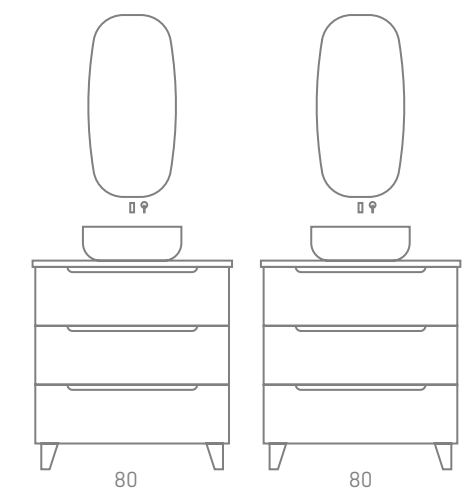

MODELO RUANDA
Mueble 3 Cajones / 3-Drawer Unit | 80 x 45 x 87 cm
Desierto/Negro / Desert/Black
Tapa Melamina / Melamine Top | 81 x 46 cm
Desierto / Desert
Lavabo Sobre Encimera / Countertop Basin
Luisiana Blanco Brillo / Luisiana Glossy White
Espejo / Mirror | 45 x 90 cm
Valentina con Luz Integrada LED / Valentina with Integrated LED Light