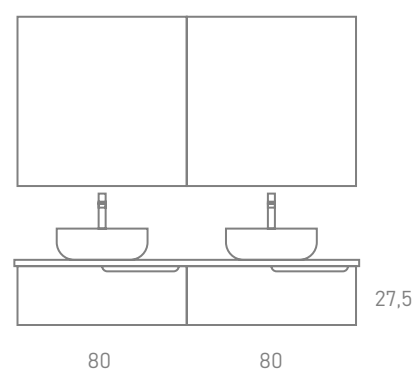

MODELO CHICAGO
Mueble 1 Cajón / 1-Drawer Unit | 80 x 45 x 27,5 cm
Lacado en Blanco Mate / Matte White Lacquered
Tapa Lacada / Lacquered Top | 161 x 46 cm
Blanco Mate / Matte White
Espejo / Mirror | 80 x 80 cm
Trasera Canto Aluminio / Aluminum Edge Mirror with Agglomerate Wood Backside
Lavabo Sobre Encimera / Countertop Basin
Luisiana Blanco Mate / Luisiana Matte White