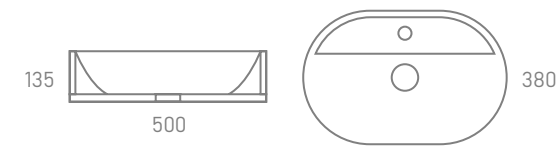

Color Colour	Blanco Mate Matte White	Negro Mate Matte Black	Blanco Brillo Glossy White
Referencia Reference	26-342	26-343	26-344

- Sin rebosadero.
/ Without overflow.
- Válvula no incluida.
/ Valve not included.
- Lleva agujero para grifo.
/ It has a hole for the faucet.