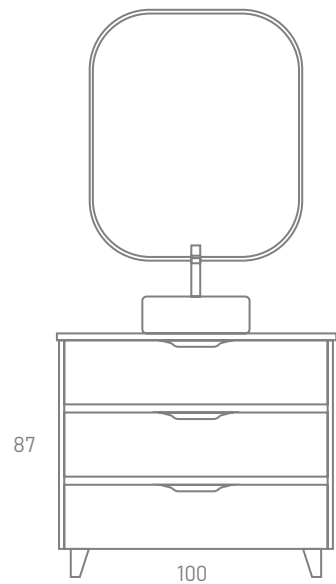

MODELO APOLO
Mueble 3 cajones / 3-Drawer Unit | 100 x 45 x 87 cm
Congo
Tapa Melamina / Melamine Top | 101 x 46 cm
Congo
Lavabo Sobre Encimera / Countertop Basin
Austin Blanco Brillo / Austin Glossy White
Espejo / Mirror | 60 x 70 cm
Abril Luz Integrada LED / Abril with Integrated LED Light