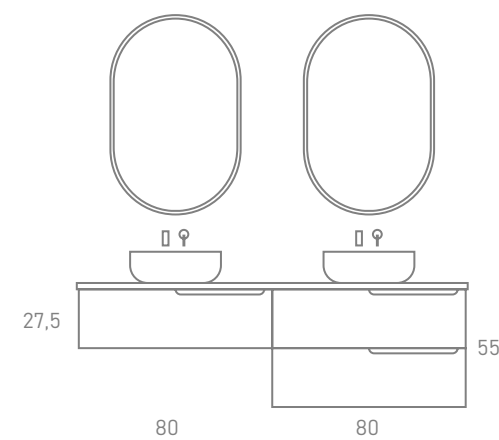

MODELO CHICAGO
Mueble 1 Cajón / 1-Drawer Unit | 80 x 45 x 27,5 cm
Lacado en Verde Lago Mate / Matte Lake Green Lacquered
Mueble 2 Cajones / 2-Drawer Unit | 80 x 45 x 55 cm
Lacado en Verde Lago Mate / Matte Lake Green Lacquered
Tapa Lacada / Lacquered Top | 161 x 46 cm
Verde Lago Mate / Matte Lake Green
Espejo / Mirror | 60 x 85 cm
Amaro con Luz Integrada Led / Amaro with Integrated LED Light
Lavabo Sobre Encimera / Countertop Basin
Luisiana Negro Mate / Luisiana Matte Black