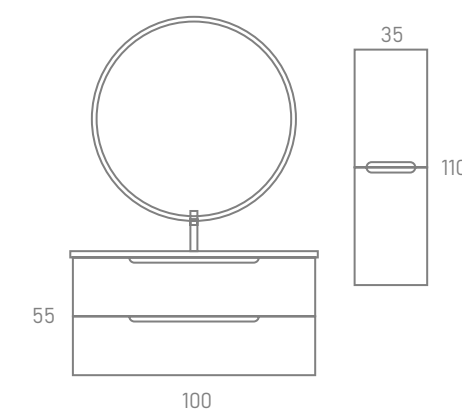

MODELO MIAMI
Mueble 2 Cajones / 2-Drawer Unit | 100 x 45 x 55 cm
Lacado en Blanco Mate / Matte White Lacquered
Lavabo Encimera Cerámica / Countertop Ceramic Basin | 101 x 46 cm
Blanco Brillo / Glossy White
Espejo / Mirror | 80 cm Ø
Eliot Round Luz Marco - LED
Semicolumna / Semi-column | 35 x 27 x 110 cm
Lacado en Blanco Mate / Matte White Lacquered