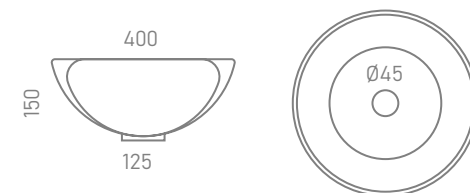

Color Colour	Blanco Mate Matte White	Negro Mate Matte Black	Blanco Brillo Glossy White
Referencia Reference	26-345	26-346	26-347

- Sin rebosadero.
/ Without overflow.
- Válvula no incluida.
/ Valve not included.