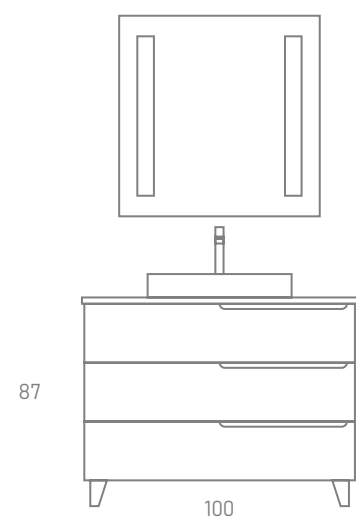

MODELO CHICAGO
Mueble 3 Cajones / 3-Drawer Unit | 100 x 45 x 87 cm
Lacado en Moka Mate / Matte Mocha Lacquered
Tapa Lacada / Lacquered Top | 101 x 46 cm
Moka Mate / Matte Mocha
Espejo / Mirror | 80 x 80 cm
Luz Integrada - LED / Integrated LED Light
Lavabo Sobre Encimera / Countertop Basin
Texas Blanco Brillo / Texas Glossy White