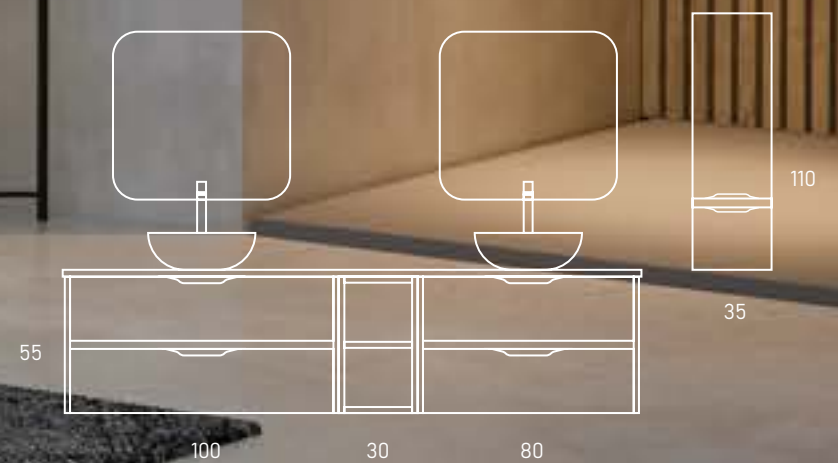

Structure: Made of 16 mm particle board. **Fronts:** Made of 16 mm particle board. **Mounting:** Wall-hung / Floor-standing. **Handle:** Tab handle. **Finish:** Melamine.

- MODELO APOLO**
Mueble 2 Cajones / 2-Drawer Unit | 100 x 45 x 55 cm
 Congo
Mueble 2 Cajones / 2-Drawer Unit | 80 x 45 x 55 cm
 Congo
Módulo Estante / Shelf Module | 30 x 43.5 x 55 cm
 Congo
Lavabo Sobre Encimera / Countertop Basin
 Luisiana Blanco Mate / Luisiana Matte White
Espejo / Mirror | 60 x 70 cm
 Abril Luz Integrada - LED / Abril with Integrated LED Light
Semicolumna / Semi-column | 35 x 27 x 110 cm
 Congo