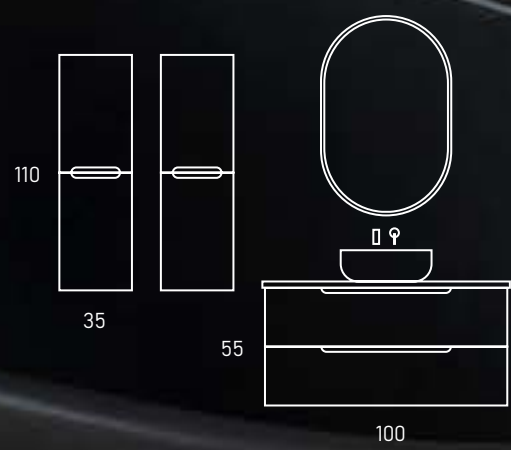

Structure: Made of 16 mm particle board with anthracite interior. **Fronts:** Made of 19 mm MDF board. **Mounting:** Wall-hung / Floor-standing. **Handle:** Finger pull milled into the front. **Finish:** Matte lacquered.