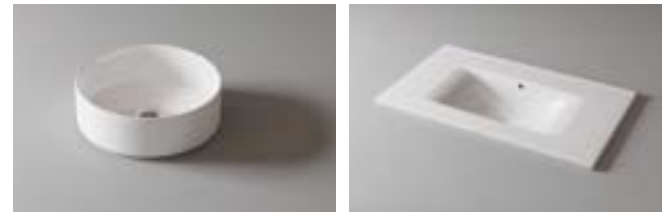

Lavabos encimera cerámica /
Countertop Ceramic Basin
Ver pag. 238

LAVABOS / BASINS

Lavabos sobre encimera /
Countertop basins
Ver pag. 232