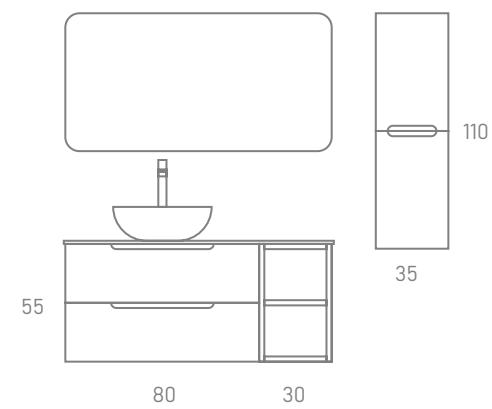

MODELO RUANDA
Mueble 2 Cajones / 2-Drawer Unit | 80 x 45 x 55 cm
Desierto/Negro / Desert/Black
Módulo Estante / Shelf Module | 30 x 43.5 x 55 cm
Desierto / Desert
Tapa Melamina / Melamine Top | 110 x 46 cm
Desierto / Desert
Espejo / Mirror | 120 x 70 cm
Olaf Tira de LED Touch / Olaf LED Touch Strip
Lavabo Sobre Encimera / Countertop Basin
Positano Mármol Negro / Positano Black Marble
Semicolumna / Semi-column | 35 x 27 x 110 cm
Desierto/Negro / Desert/Black