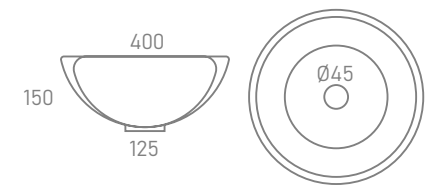

POSITANO / PORCELANA - Bol Countertop Basin

Color Colour	Referencia Reference
Mármol Negro Black Marble	26-359

- Sin rebosadero.
/ Without overflow.

- Válvula no incluida.
/ Valve not included.