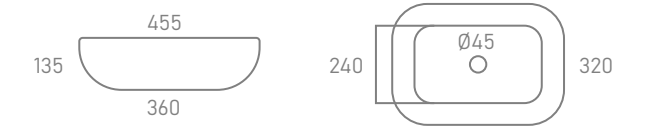

Color Colour	Blanco Mate Matte White	Negro Mate Matte Black	Blanco Brillo Glossy White
Referencia Reference	26-349	26-350	26-351

- Válvula no incluida.
/ Valve not included.
- Sin rebosadero.
/ Without overflow.