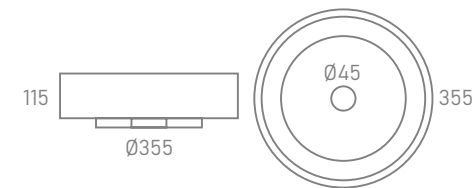

LUCCA / PORCELANA - Bol Countertop Basin

Color Colour	Referencia Reference
Mármol Negro Black Marble	26-358

- Sin rebosadero.
/ Without overflow.

- Válvula no incluida.
/ Valve not included.