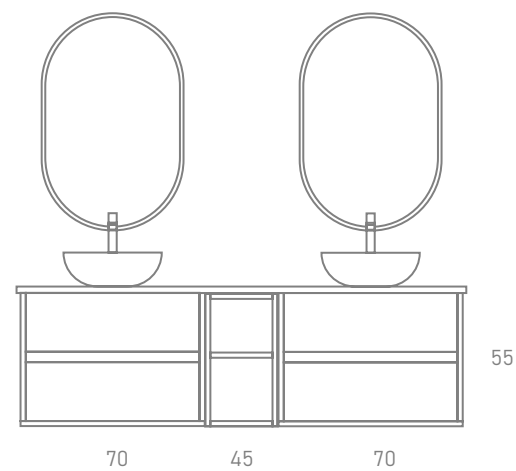

MODELO NÓRDICO

Mueble 2 Cajones / 2-Drawer Unit | 70 x 45 x 55 cm
Lacado en Verde Lago Mate / Matte Lake Green Lacquered
Locksley Claro / Light Locksley
Módulo Estante / Shelf Module | 30 x 43.5 x 55 cm
Locksley Claro / Light Locksley
Tapa Melamina / Melamine Top | 71 x 46 cm
Locksley Claro / Light Locksley
Lavabo Sobre Encimera / Countertop Basin
Bol Negro Mate / Bol Matte Black
Espejo / Mirror | 60 x 85 cm
Amaro con Luz Integrada LED /
Amaro with Integrated LED Light