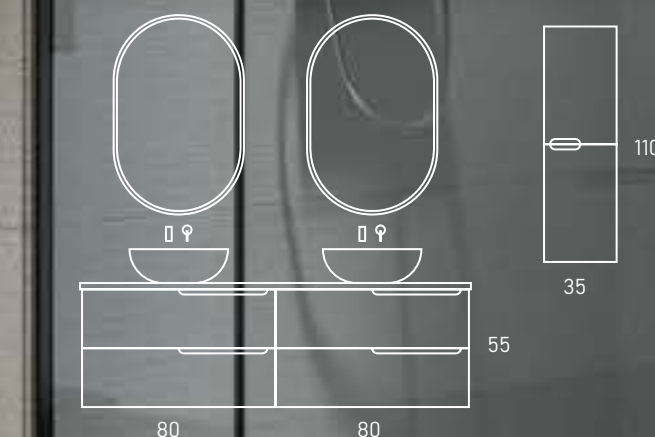

Structure: Made of 16 mm particle board with anthracite interior. **Fronts:** Made of 19 mm MDF board. **Mounting:** Wall-hung / Floor-standing. **Handle:** Finger pull milled into the front. **Finish:** Matte lacquered.