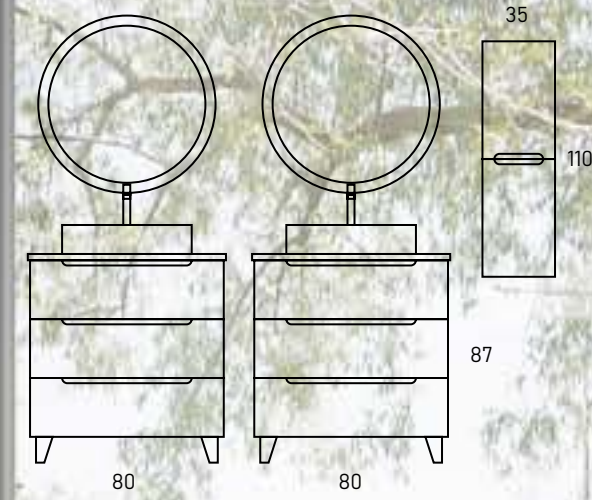

MODELO KAIRO

Mueble 3 Cajones / 3-Drawer Unit | 80 x 45 x 87 cm
Lacado en Grafito Mate / Matte Graphite Lacquered
Tapa Lacada / Lacquered Top | 81 x 46 cm
Grafito Mate / Matte Graphite
Espejo / Mirror | 80 cm Ø
Circular Luna Pegada Grafito Mate /
Circular Adhered Moon Matte Graphite
Lavabo Sobre Encimera / Countertop Basin
Texas Blanco Brillo / Texas Glossy White
Semicolumna / Semi-column | 35 x 27 x 110 cm
Lacado en Grafito Mate / Matte Graphite Lacquered