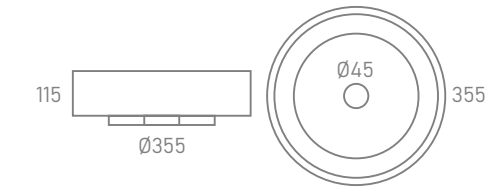

FONTANA / PORCELANA - Bol Countertop Basin

Color Colour	Referencia Reference
Mármol Blanco White Marble	26-362

- Sin rebosadero.
/ Without overflow.

- Válvula no incluida.
/ Valve not included.