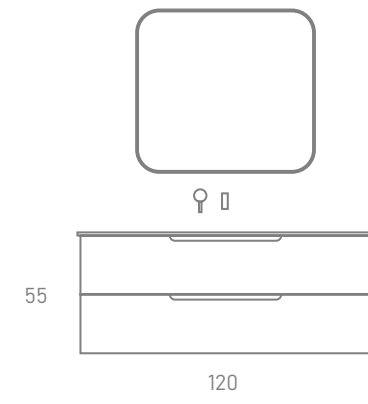

Espejo / Mirror | 60 x 85 cm
Amaro con Luz Integrada LED / Amaro with Integrated LED Light

Lavabo Sobre Encimera / Countertop Basin
Texas Blanco Brillo / Texas Glossy White

Espejo / Mirror | 60 x 85 cm
Amaro con Luz Integrada LED / Amaro with Integrated LED Light

Espejo / Mirror | 60 x 85 cm
Amaro con Luz Integrada LED / Amaro with Integrated LED Light

Espejo / Mirror | 60 x 85 cm
Amaro con Luz Integrada LED / Amaro with Integrated LED Light

Espejo / Mirror | 60 x 85 cm
Amaro con Luz Integrada LED / Amaro with Integrated LED Light