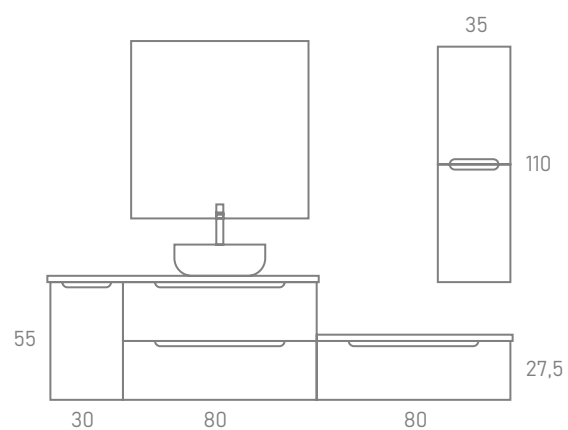

MODELO KAIRO
Mueble 2 Cajones / 2-Drawer Unit | 80 x 45 x 55 cm
Lacado en Moka Mate / Matte Mocha Lacquered
Mueble 1 Cajón / 1-Drawer Unit | 80 x 45 x 27,5 cm
Lacado en Moka Mate / Matte Mocha Lacquered
Módulo Cajón Extraíble /
Pull-out Drawer Module | 30 x 45 x 55 cm
Lacado en Moka Mate / Matte Mocha Lacquered
Tapa Lacada / Lacquered Top | 111 x 46 cm
Moka Mate / Matte Mocha
Tapa Lacada / Lacquered Top | 81 x 46 cm
Moka Mate / Matte Mocha
Espejo / Mirror | 80 x 70 cm
Trasera Canto Aluminio / Aluminum Edge Mirror
with Agglomerate Wood Backside
Lavabo Sobre Encimera / Countertop Basin
Luisiana Blanco Mate / Luisiana Matte White
Semicolumna / Semi-column | 35 x 27 x 110 cm
Lacado en Moka Mate / Matte Mocha Lacquered