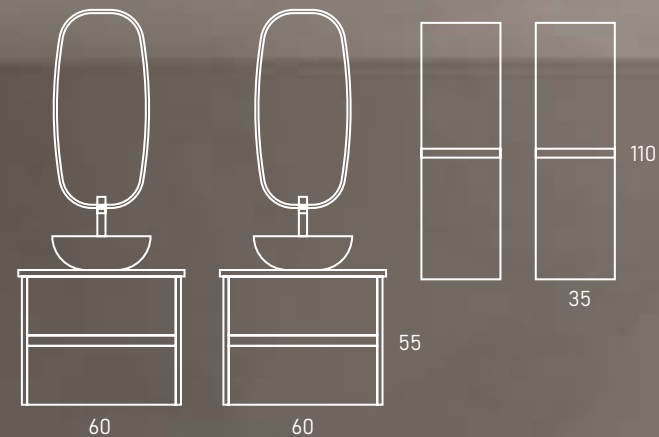

MODELO KALUA

Mueble 2 Cajones / 2-Drawer Unit | 120 x 45 x 55 cm

Lacado en Verde Lago Mate / Matte Lake Green Lacquered

Espejo / Mirror | 120 x 70 cm

Olaf Tira LED Touch / Olaf LED Touch Strip

Lavabo Encimera / Countertop Ceramic Basin | 121 x 46 cm

Blanco Brillo / Glossy White

MODELO KALUA

Mueble 2 Cajones / 2-Drawer Unit | 60 x 45 x 55 cm

Lacado en Frappé Mate / Matte Frappe Lacquered

Tapa Lacada / Lacquered Top | 61 x 46 cm

Frappé Mate / Matte Frappe

Mueble 2 Cajones / 2-Drawer Unit | 60 x 45 x 55 cm

Desierto / Desert

Tapa Melamina / Melamine Top | 61 x 46 cm

Desierto / Desert

Espejo / Mirror | 45 x 90 cm

Valentina Luz LED Integrada / Valentina Integrated LED Light

Lavabo Sobre Encimera / Countertop Basin

Bol Blanco Mate / Bol Matte White

Semicolumna / Semi-column | 30 x 27 x 110 cm

Lacado en Verde Lago Mate / Matte Lake Green Lacquered