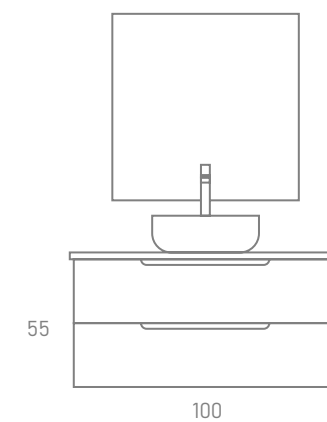

MODELO PARÍS

Mueble 2 Cajones / 2-Drawer Unit | 100 x 45 x 55 cm

Lacado en Blanco Mate / Matte White Lacquered

Tapa Melamina / Melamine Top | 101 x 46 cm

Desierto / Desert

Lavabo Sobre Encimera / Countertop Basin

Luisiana Blanco Brillo / Luisiana Glossy White

Espejo / Mirror | 100 x 80 cm

Trasera Canto Aluminio / Aluminum edge mirror with agglomerate wood backside