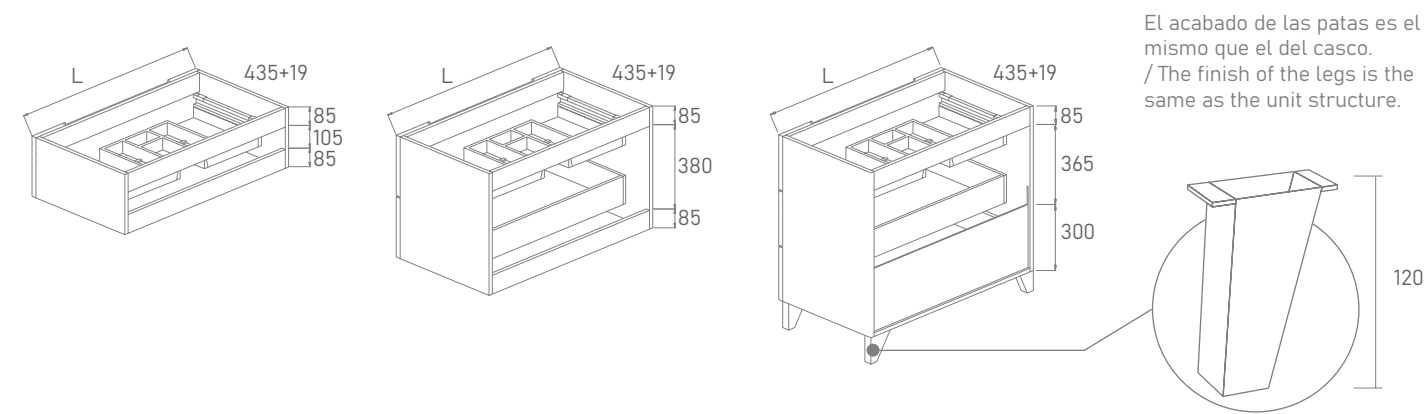

LAVABOS / BASINS

ESPEJOS / MIRRORS

ESTRUCTURA / STRUCTURE