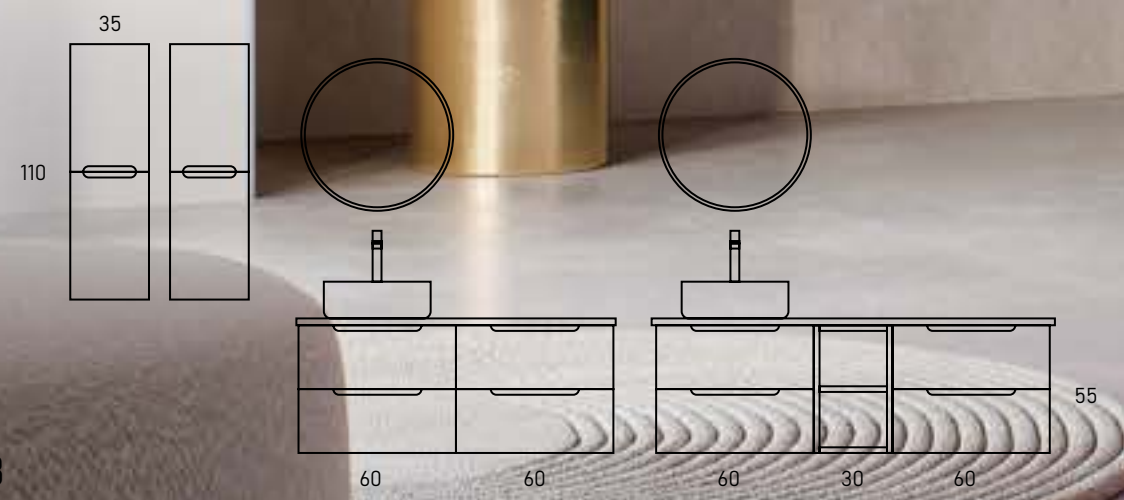

MODELO PARÍS
Mueble 2 Cajones / 2-Drawer Unit | 60 x 45 x 55 cm
Lacado en Rubor Mate / Matte Blush Lacquered
Tapa Lacada / Lacquered Top | 151 x 46 cm
Rubor Mate / Matte Blush Lacquered
Tapa Lacada / Lacquered Top | 121 x 46 cm
Rubor Mate / Matte Blush Lacquered
Módulo Estante / Shelf Module | 30 x 43,5 x 55 cm
Lacado en Frappé Mate / Matte Frappé Lacquered
Lavabo Sobre Encimera / Countertop Basin
Austin Camel Mate / Austin Camel Matte Finish
Espejo / Mirror | 60 cm Ø
Eliot Round Luz Marco - LED
Semicolumna / Semi-column | 35 x 27 x 110 cm
Lacado en Rubor Mate / Matte Blush Lacquered