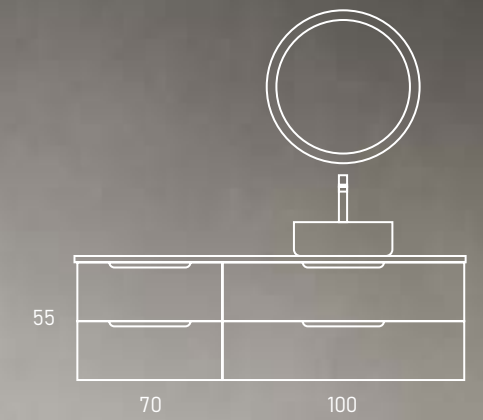

MODELO RUANDA
Mueble 2 Cajones / 2-Drawer Unit | 100 x 45 x 55 cm
Desierto/Negro / Desert/Black
Mueble 2 Cajones / 2-Drawer Unit | 70 x 45 x 55 cm
Desierto/Negro / Desert/Black
Tapa Melamina / Melamine Top | 171 x 46 cm
Desierto / Desert
Lavabo Sobre Encimera / Countertop Basin
Austin Blanco Brillo / Austin Glossy White
Espejo / Mirror | 80 cm Ø
Circular Luna Pegada Grafito Mate / Circular Adhered Moon Matte Graphite