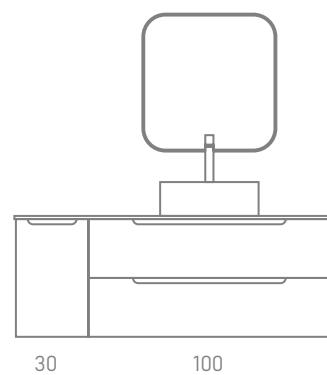

MODELO ROMA
Mueble 2 Cajones / 2-Drawer Unit | 100 x 45 x 55 cm
Lacado en Rubor Mate / Matte Blush Lacquered
Módulo Cajón Extraíble / Pull-out Drawer Module | 30 x 45 x 55 cm
Lacado en Rubor Mate / Matte Blush Lacquered
Tapa Melamina / Melamine Top | 131 x 46 cm
Desierto / Desert
Espejo / Mirror | 60 x 70 cm
Abril con Luz Integrada LED / Abril with Integrated LED Light
Lavabo Sobre Encimera / Countertop Basin
Fontana Mármol Blanco / Fontana White Marble