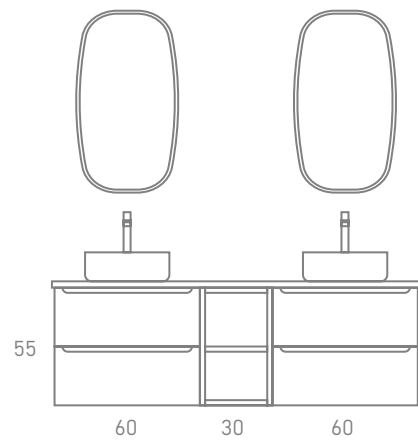

MODELO KAIRO

Mueble 2 Cajones / 2-Drawer Unit | 60 x 45 x 55 cm

Lacado en Blanco Mate / Matte White Lacquered

Módulo Estante / Shelf Module | 30 x 43.5 x 55 cm

Lacado en Blanco Mate / Matte White Lacquered

Tapa Lacada / Lacquered Top | 151 x 46 cm

Blanco Mate / Matte White

Espejo / Mirror | 45 x 90 cm

Valentina con Luz Integrada LED / Valentina with Integrated LED Light

Lavabo Sobre Encimera / Countertop Basin

Austin Blanco Mate / Austin Matte White