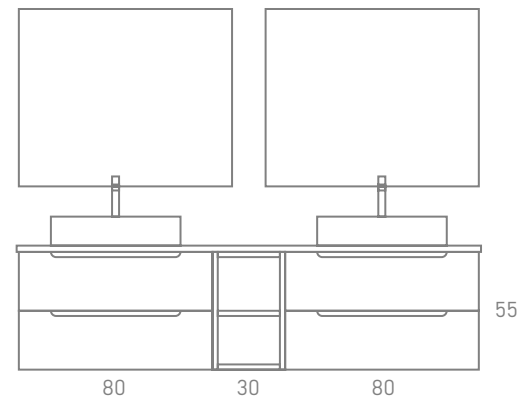

MODELO MIAMI

Mueble 2 Cajones / 2-Drawer Unit | 80 x 45 x 55 cm

Lacado en Grafito Mate / Matte Graphite Lacquered

Módulo Estante / Shelf Module | 30 x 43,5 x 55 cm

Lacado en Grafito Mate / Matte Graphite Lacquered

Tapa Lacada / Lacquered Top | 191 x 46 cm

Grafito Mate / Matte Graphite

Espejo / Mirror | 80 x 70 cm

Trasera Canto Aluminio / Aluminum Edge Mirror

with Agglomerate Wood Backside

Lavabo Sobre Encimera / Countertop Ceramic Basin

Corona Blanco Brillo / Corona Glossy White