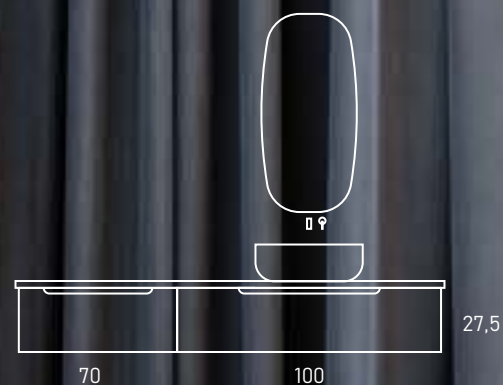

MODELO RUANDA

Mueble 1 Cajón / 1-Drawer Unit | 100 x 45 x 27,5 cm

Desierto/Negro / Desert/Black

Mueble 1 Cajón / 1-Drawer Unit | 70 x 45 x 27,5 cm

Desierto/Negro / Desert/Black

Tapa Melamina / Melamine Top | 171 x 46 cm

Desierto / Desert

Lavabo Sobre Encimera / Countertop Basin

Luisiana Negro Mate / Luisiana Matte Black

Espejo / Mirror | 45 x 90 cm

Valentina con Luz Integrada LED / Valentina with Integrated LED Light