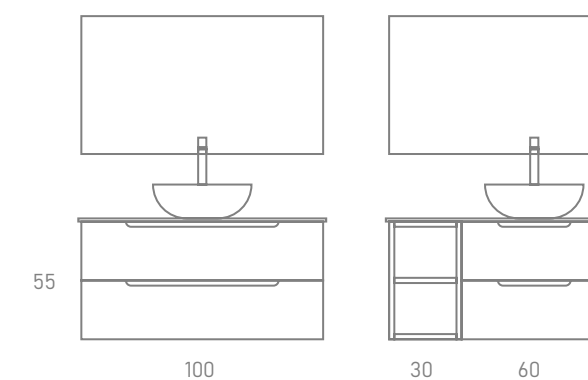

1. **MODELO ROMA**
   Mueble 2 Cajones / 2-Drawer Unit | 100 x 45 x 55 cm
   Lacado en Moka Mate / Matte Mocha Lacquered
   Mueble 2 Cajones / 2-Drawer Unit | 60 x 45 x 55 cm
   Lacado en Moka Mate / Matte Mocha Lacquered
   Módulo Estante / Shelf Module | 30 x 43.5 x 55 cm
   Desierto / Desert
   Tapa Melamina / Melamine Top | 101 x 46 cm
   Desierto / Desert
   Tapa Melamina / Melamine Top | 91 x 46 cm
   Desierto / Desert
   Espejo / Mirror | 100 x 80 cm
   Trasera Canto Aluminio / Aluminum edge mirror with
   agglomerate wood backside
   Espejo / Mirror | 90 x 80 cm
   Trasera Canto Aluminio / Aluminum edge mirror with
   agglomerate wood backside
   Lavabo Sobre Encimera / Countertop Basin
   Coliseo Mármol Blanco / Coliseum White Marble