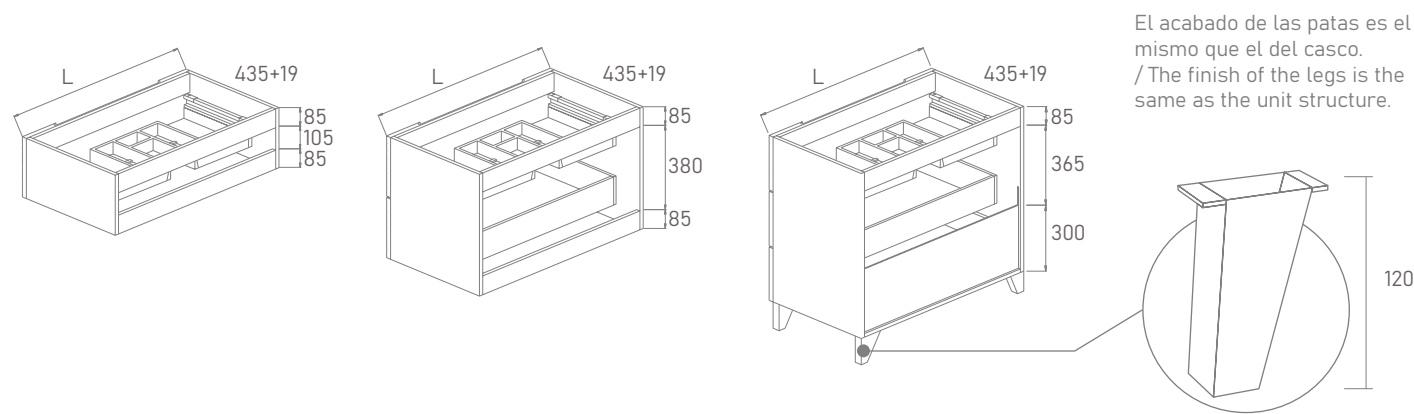

LAVABOS / BASINS

ESPEJOS / MIRRORS

ESTRUCTURA / STRUCTURE