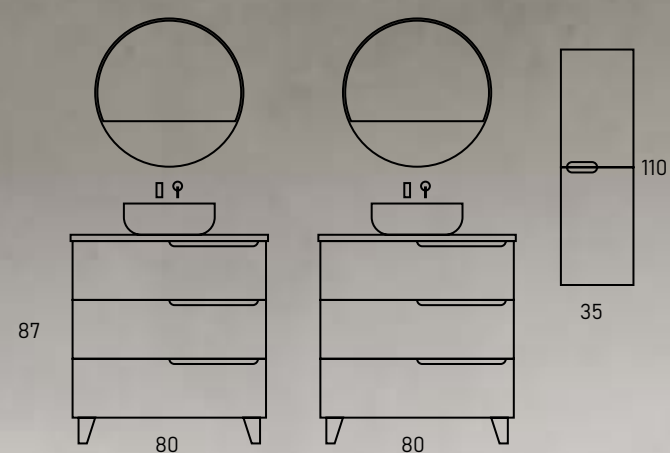

MODELO CHICAGO

Mueble 3 Cajones / 3-Drawer Unit | 80 x 45 x 87 cm

Lacado en Frappé Mate / Matte Frappé Lacquered

Tapa Lacada / Lacquered Top | 81 x 46 cm

Frappé Mate / Matte Frappé

Semicolumna / Semi-column | 35 x 27 x 110 cm

Lacado en Frappé Mate / Matte Frappé Lacquered

Espejo / Mirror | 70 cm Ø

Circular Luna Pegada-Rayado Frappé Mate /

Circular Adhered Moon-Scratched Matte Frappé

Lavabo Sobre Encimera / Countertop Basin

Turín Mármol Negro / Turín Black Marble