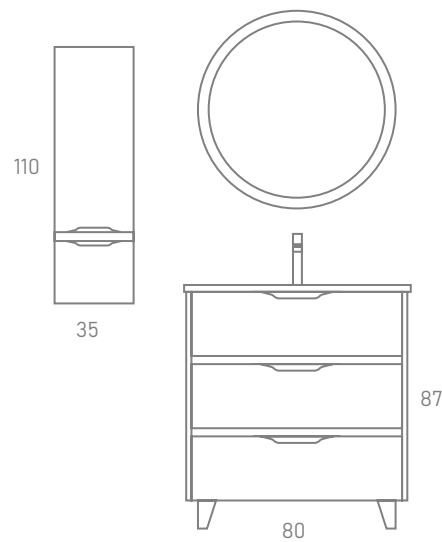

MODELO APOLO

Mueble 3 cajones / 3-Drawer Unit | 80 x 45 x 87 cm
Congo

Lavabo Encimera Cerámica / Countertop Ceramic Basin | 81 x 46 cm
Blanco Brillo / Glossy White

Espejo / Mirror | 80 cm Ø
Circular Luna Pegada Grafito Mate / Circular Adhered Moon
Matte Graphite

Semicolumna / Semi-column | 35 x 27 x 110 cm
Congo