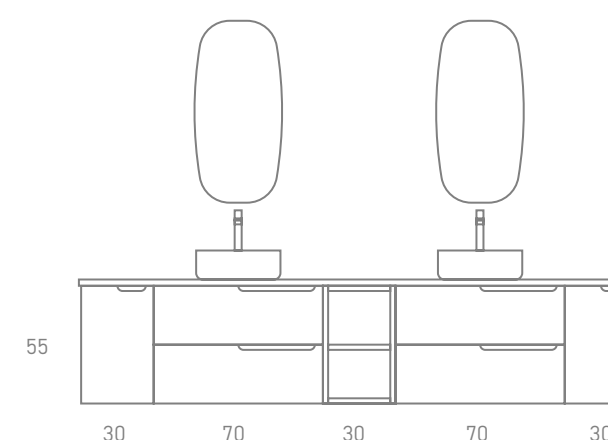

MODELO CHICAGO
Mueble 2 Cajones / 2-Drawer Unit | 70 x 45 x 55 cm
Lacado en Rubor Mate / Matte Blush Lacquered
Módulo Cajón Extraíble / Pull-out Drawer Module | 30 x 45 x 55 cm
Lacado en Rubor Mate / Matte Blush Lacquered
Módulo Estante / Shelf Module | 30 x 43.5 x 55 cm
Lacado en Rubor Mate / Matte Blush Lacquered
Espejo / Mirror | 45 x 90 cm
Valentina con luz Led integrada / Valentina with Integrated LED Light
Lavabo Sobre Encimera / Countertop Basin
Fontana Mármol Blanco / Fontana White Marble