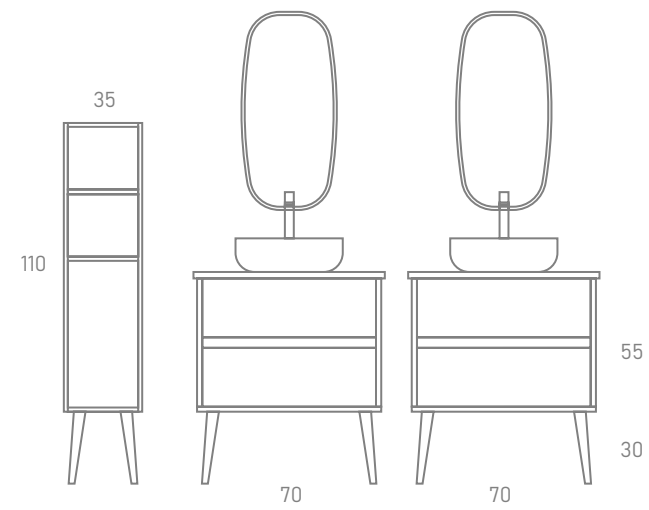

MODELO NÓRDICO

Mueble 2 Cajones / 2-Drawer Unit | 70 x 45 x 55 cm
Lacado en Blanco Mate / Matte White Lacquered
Locksley Claro / Light Locksley

Tapa Melamina / Melamine Top | 71 x 46 cm
Locksley Claro / Light Locksley

Lavabo Sobre Encimera / Countertop Basin
Corona Blanco Brillo / Corona Glossy White

Espejo / Mirror | 45 x 90 cm

Valentina con Luz Integrada LED / Valentina with Integrated LED Light

Semicolumna / Semi-column | 35 x 27 x 110 cm
Lacado en Blanco Mate / Matte White Lacquered
Locksley Claro / Light Locksley

MODELO NÓRDICO

Mueble 2 Cajones / 2-Drawer Unit | 70 x 45 x 55 cm
Lacado en Verde Lago Mate / Matte Lake Green Lacquered
Locksley Claro / Light Locksley

Tapa Melamina / Melamine Top | 71 x 46 cm
Locksley Claro / Light Locksley